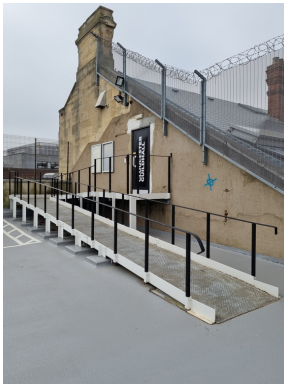

Journey: From Car Park to The Cinema

Approaching the Car Park entrance, there is an **Access Ramp**.

The door is a pull door.

This area of the car park has **3** accessible parking spaces. The car park also has other accessible parking spaces.

Inside the Car Park entrance there is a lift.

To go directly to the **Cinema**, take the lift to **Level 2**.
To go to the **Box Office**, take the lift to **Level 1**.

Journey: From Car Park to The Cinema

On reaching **Level 2** and exiting the lift, you can enter the **Cinema** through the **Gallery**. You will be greeted by a member of staff on the door.

On reaching **Level 1** and exiting the lift, you will see the **Box Office** in front of you. You will be greeted by a member of staff. The **Box Office** has a low counter and a hearing loop.